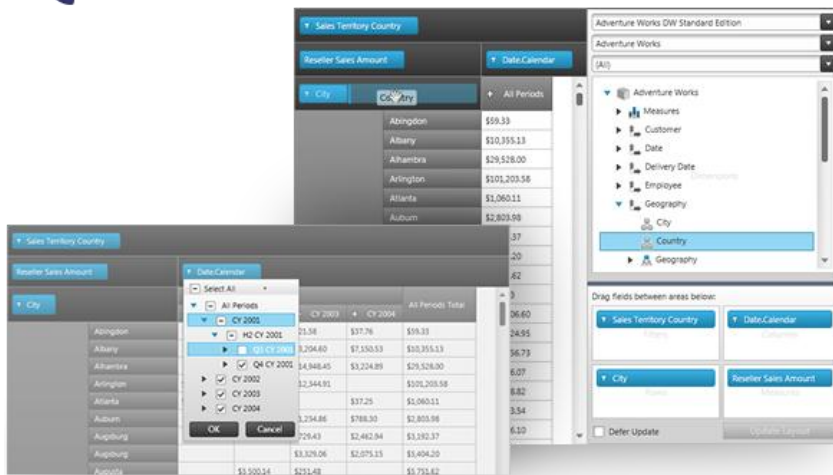

# NetAdvantage<sup>®</sup> for Visual Studio<sup>®</sup> LightSwitch<sup>™</sup> 12.1 – Service Release Notes - April 2013

Custom shells, theme extensions and UI controls for creating code-free dashboards and data visualization in Microsoft's Visual Studio LightSwitch.