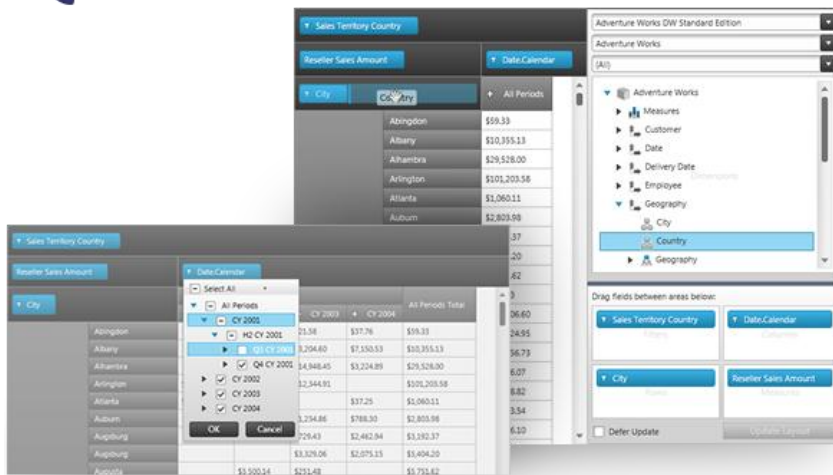

# NetAdvantage<sup>®</sup> for Visual Studio<sup>®</sup> LightSwitch<sup>™</sup> 12.2 – Service Release Notes - April 2013

Custom shells, theme extensions and UI controls for creating code-free dashboards and data visualization in Microsoft's Visual Studio LightSwitch.

## Installation

<b>Downloading</b>	<a href="#">Download NetAdvantage for Visual Studio LightSwitch here.</a>				
<b>Installation Prerequisites</b>	<p>Before you install NetAdvantage for Visual Studio LightSwitch, make sure you have the following:</p> <table border="1"><thead><tr><th>Prerequisite</th><th>Description</th></tr></thead><tbody><tr><td>Visual Studio for LightSwitch 2011</td><td>Visual Studio LightSwitch 2011 is a development tool that helps you build business applications quickly. LightSwitch provides a simplified development environment that enables you to concentrate on the business logic instead of the application infrastructure.</td></tr></tbody></table>	Prerequisite	Description	Visual Studio for LightSwitch 2011	Visual Studio LightSwitch 2011 is a development tool that helps you build business applications quickly. LightSwitch provides a simplified development environment that enables you to concentrate on the business logic instead of the application infrastructure.
Prerequisite	Description				
Visual Studio for LightSwitch 2011	Visual Studio LightSwitch 2011 is a development tool that helps you build business applications quickly. LightSwitch provides a simplified development environment that enables you to concentrate on the business logic instead of the application infrastructure.				