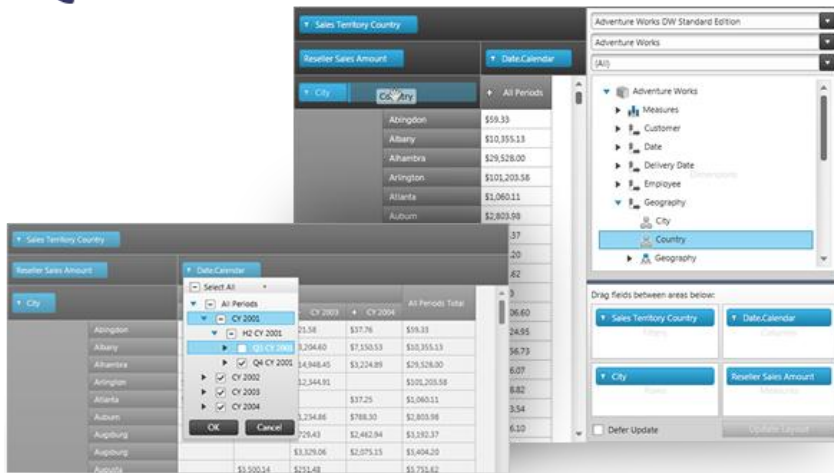

# NetAdvantage<sup>®</sup> for Visual Studio<sup>®</sup> LightSwitch<sup>™</sup> 12.1 – Service Release Notes - June 2012

Custom shells, theme extensions and UI controls for creating code-free dashboards and data visualization in Microsoft's Visual Studio LightSwitch.