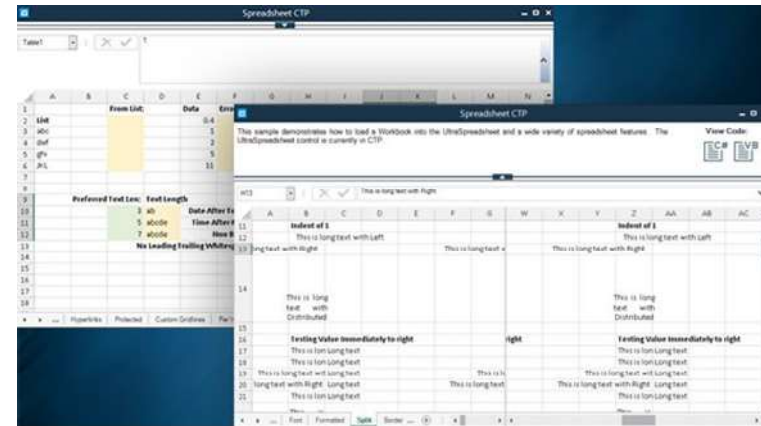

INFRAGISTICS Windows Forms 21.2 – Service Release Notes – July 2022

Raise the Bar on Both BI and Desktop UI with Infragistics Windows Forms Controls

Infragistics Windows Forms controls provide complete usability and extreme functionality to your next desktop application. Ensure app adoption when you create the experiences your customers already know, with Microsoft-inspired features that mimic Word, Excel, and Outlook.

Installation

Downloading	Download Infragistics Controls for WinForms here
--------------------	--

What's Changed

ID	Component	Product Impact	Description
273391	DataSource	Bug Fix	Column grouping is canceled when a column key is changed.
273830	Excel	Bug Fix	FormulaParseException thrown when trying to load Excel file that loads fine in Excel
273843	Excel	Bug Fix	IME input setting cannot be saved.
273848	Excel	Bug Fix	FormulaParseException is thrown when a file that uses FILTER function is loaded.
273878	ListView	Bug Fix	System.ArgumentException in UltraListView when closing the window it is contained in when the Softgroup NetResize control is present
273828	TabbedMdiManager	Bug Fix	NullReferenceException in UltraTabbedMdiManager.GetMenuType
273479	ToolbarsManager	Bug Fix	Attempting to float a Toolbar in the UltraToolbarsManager in the designer crashes Visual Studio
274339	ToolbarsManager	Bug Fix	Attempting to change tooltype in UltraToolbarsManager in the designer crashes Visual Studio